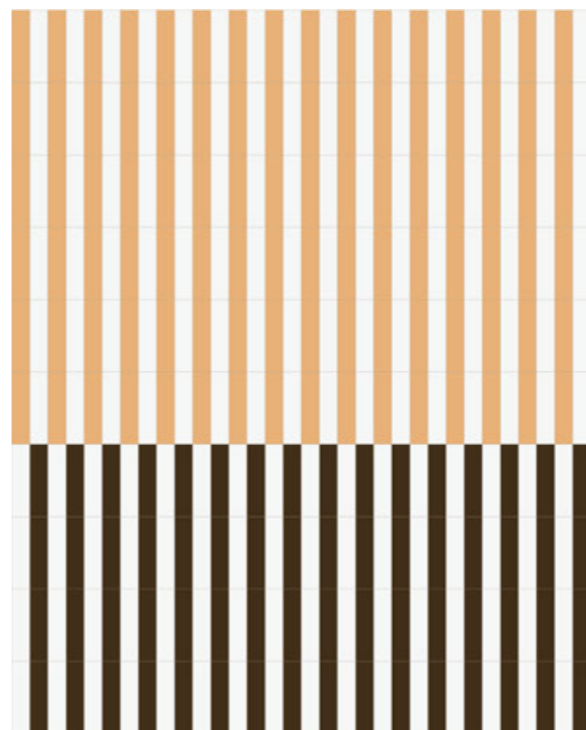

Tangerine_White_Cacao