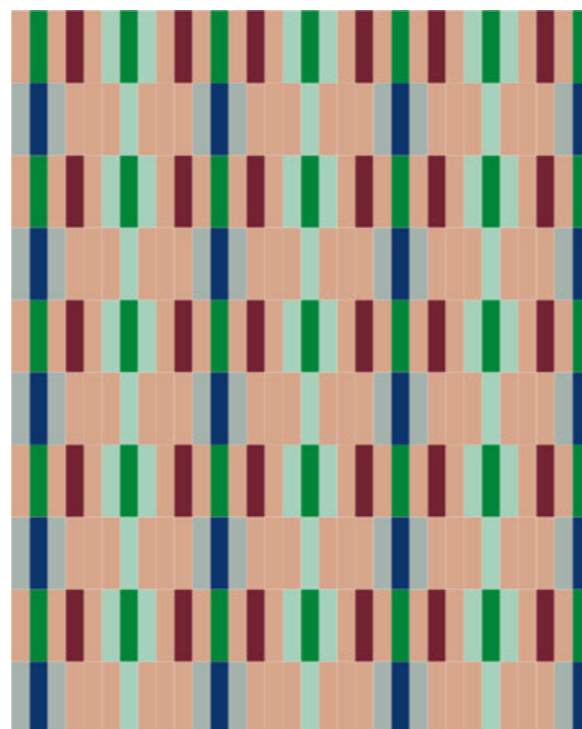

Nude_Green_Bordeaux_Mint_Musk_Ocean