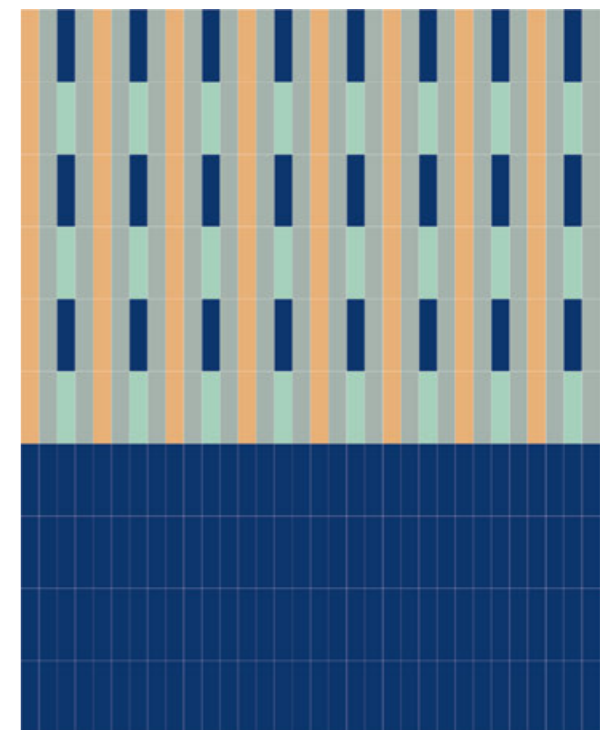

Tangerine_Musk_Ocean_Mint

[KAPPA CONFIGURATOR - CLICK HERE](#)

[KAPPA CONFIGURATOR - CLICK HERE](#)