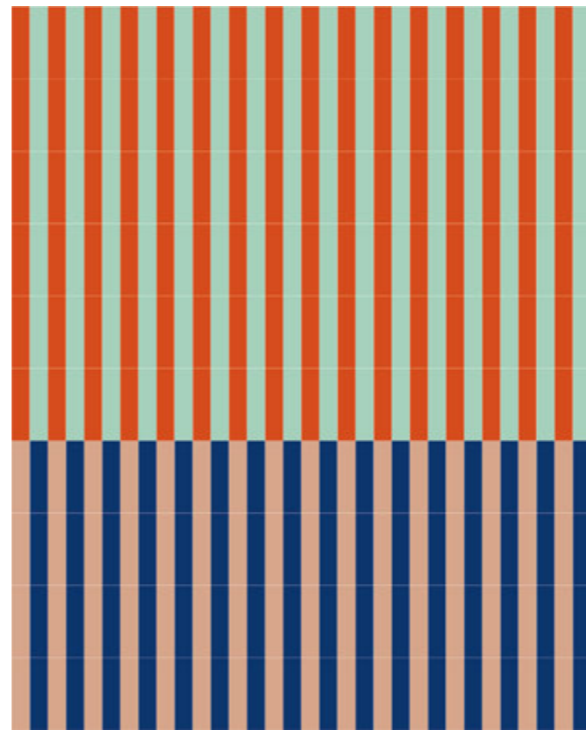

Lobster_Mint_Nude_Ocean