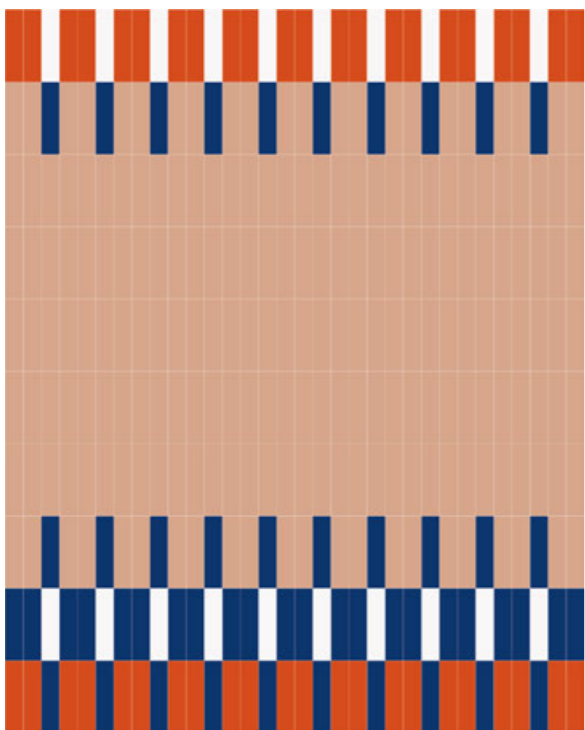

Lobster_White_Nude_Ocean