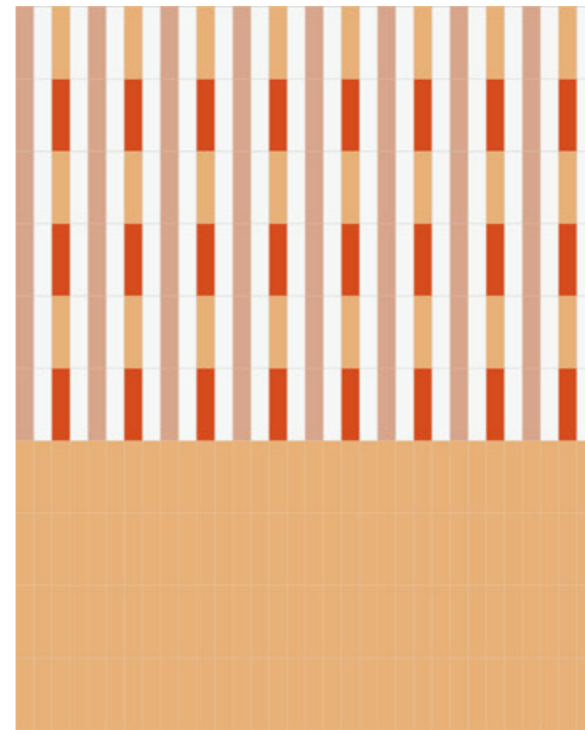

Nude_White_Tangerine_Lobster