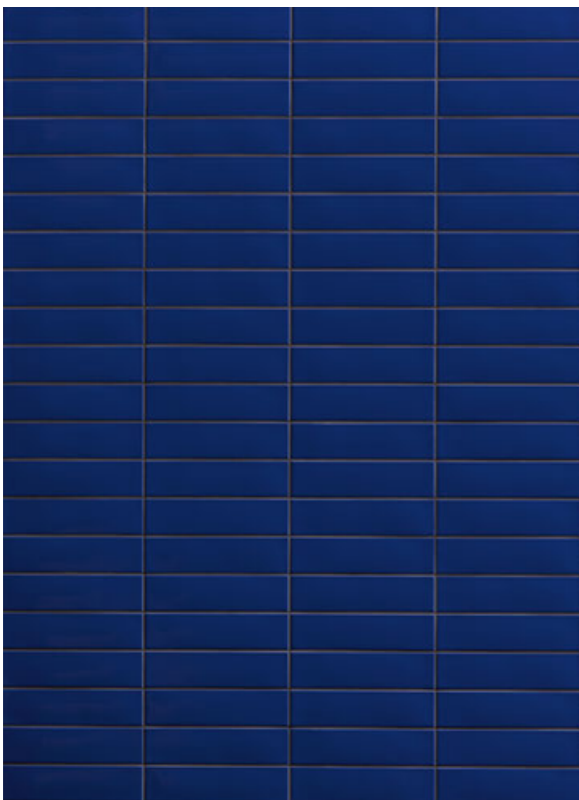

KAPPA COMBINATION TIPS

Kappa si presta a molte combinazioni di posa. *Kappa opens the way to several laying combinations.*