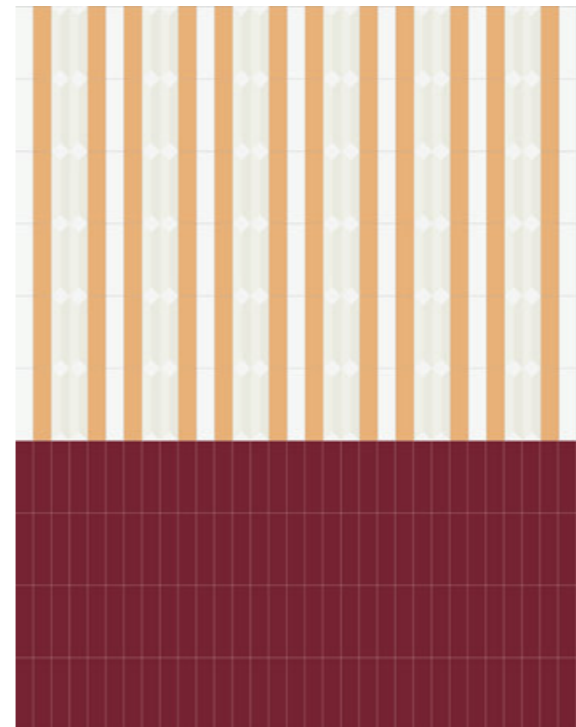

White_Tangerine_Raw_Bordeaux

[KAPPA CONFIGURATOR - CLICK HERE](#)