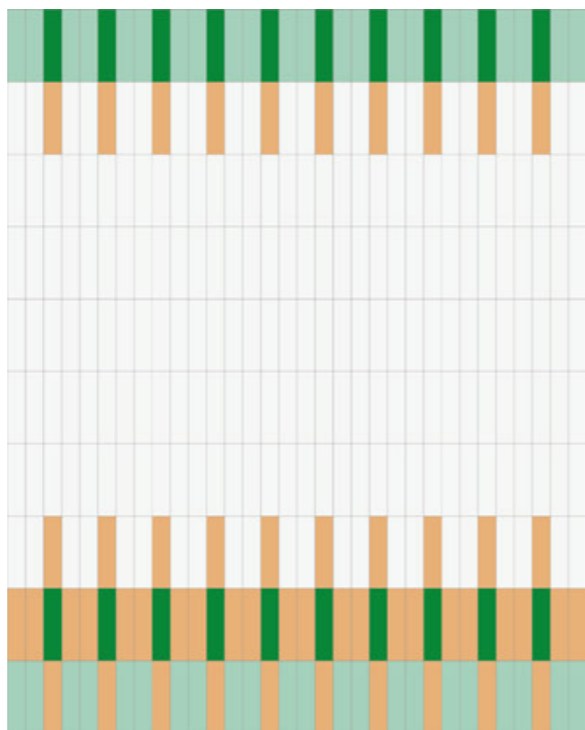

Mint_Green_White_Tangerine