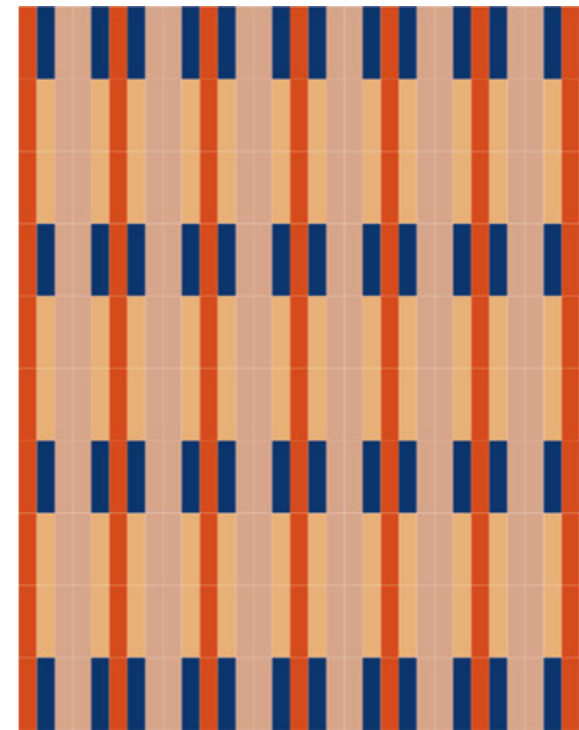

Kappa è puro colore, ed è proprio il colore a cambiare le carte in tavola. Abbiamo voluto evidenziare questo aspetto studiando 8 situazioni differenti l'una dall'altra, ma le possibilità sono innumerevoli.

*Kappa is pure color, and color is what turns the tables.
We decided to stress this point by designing 8 different scenarios, but the possibilities are countless.*

Lobster_Ocean_Nude_Tangerine