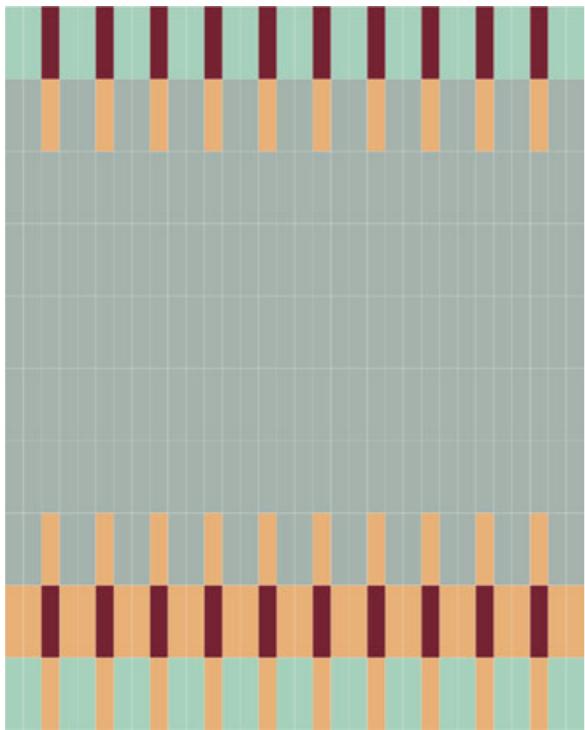

Mint_Bordeaux_Musk_Tangerine