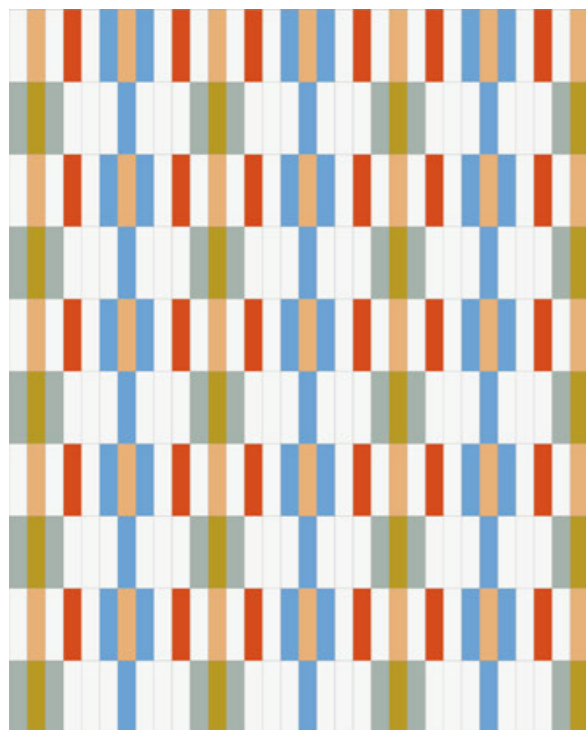

White_Tangerine_Lobster_Tuareg_Musk_Mustard