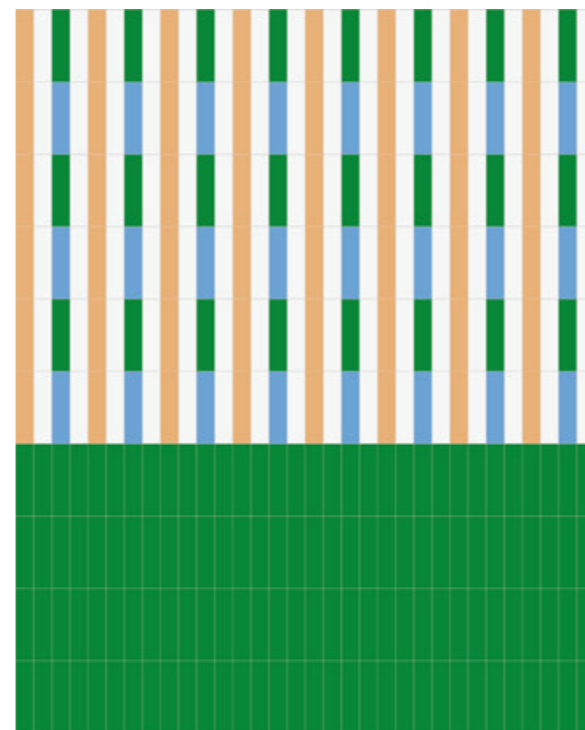

Tangerine_White_Green_Tuareg