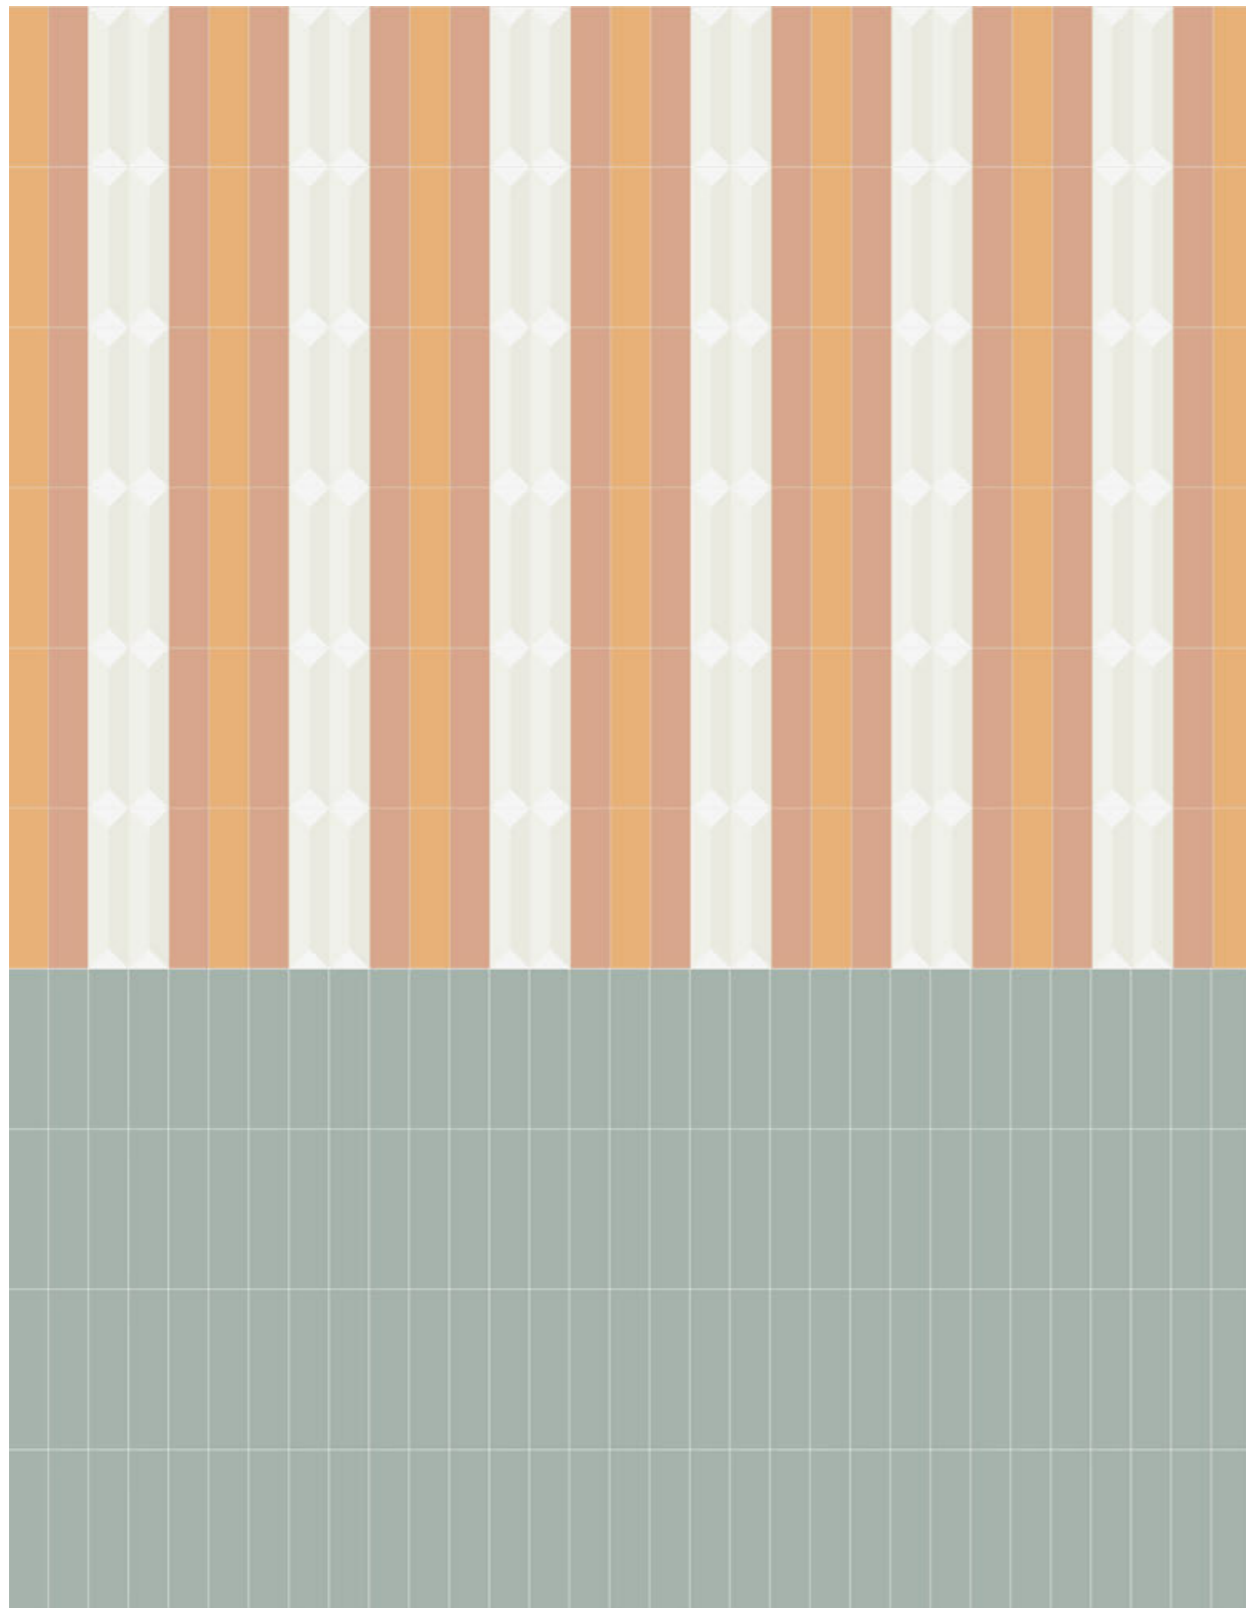

Tangerine_Nude_Raw_Musk

[KAPPA CONFIGURATOR - CLICK HERE](#)