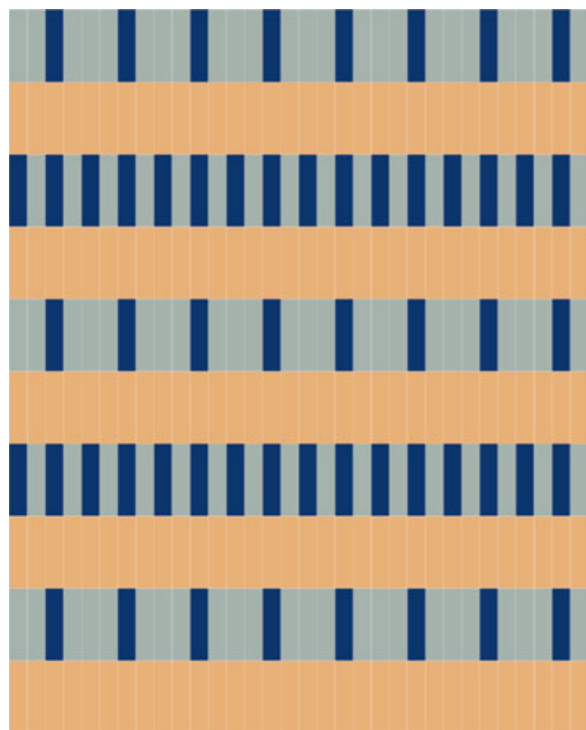

Musk_Ocean_Tangerine