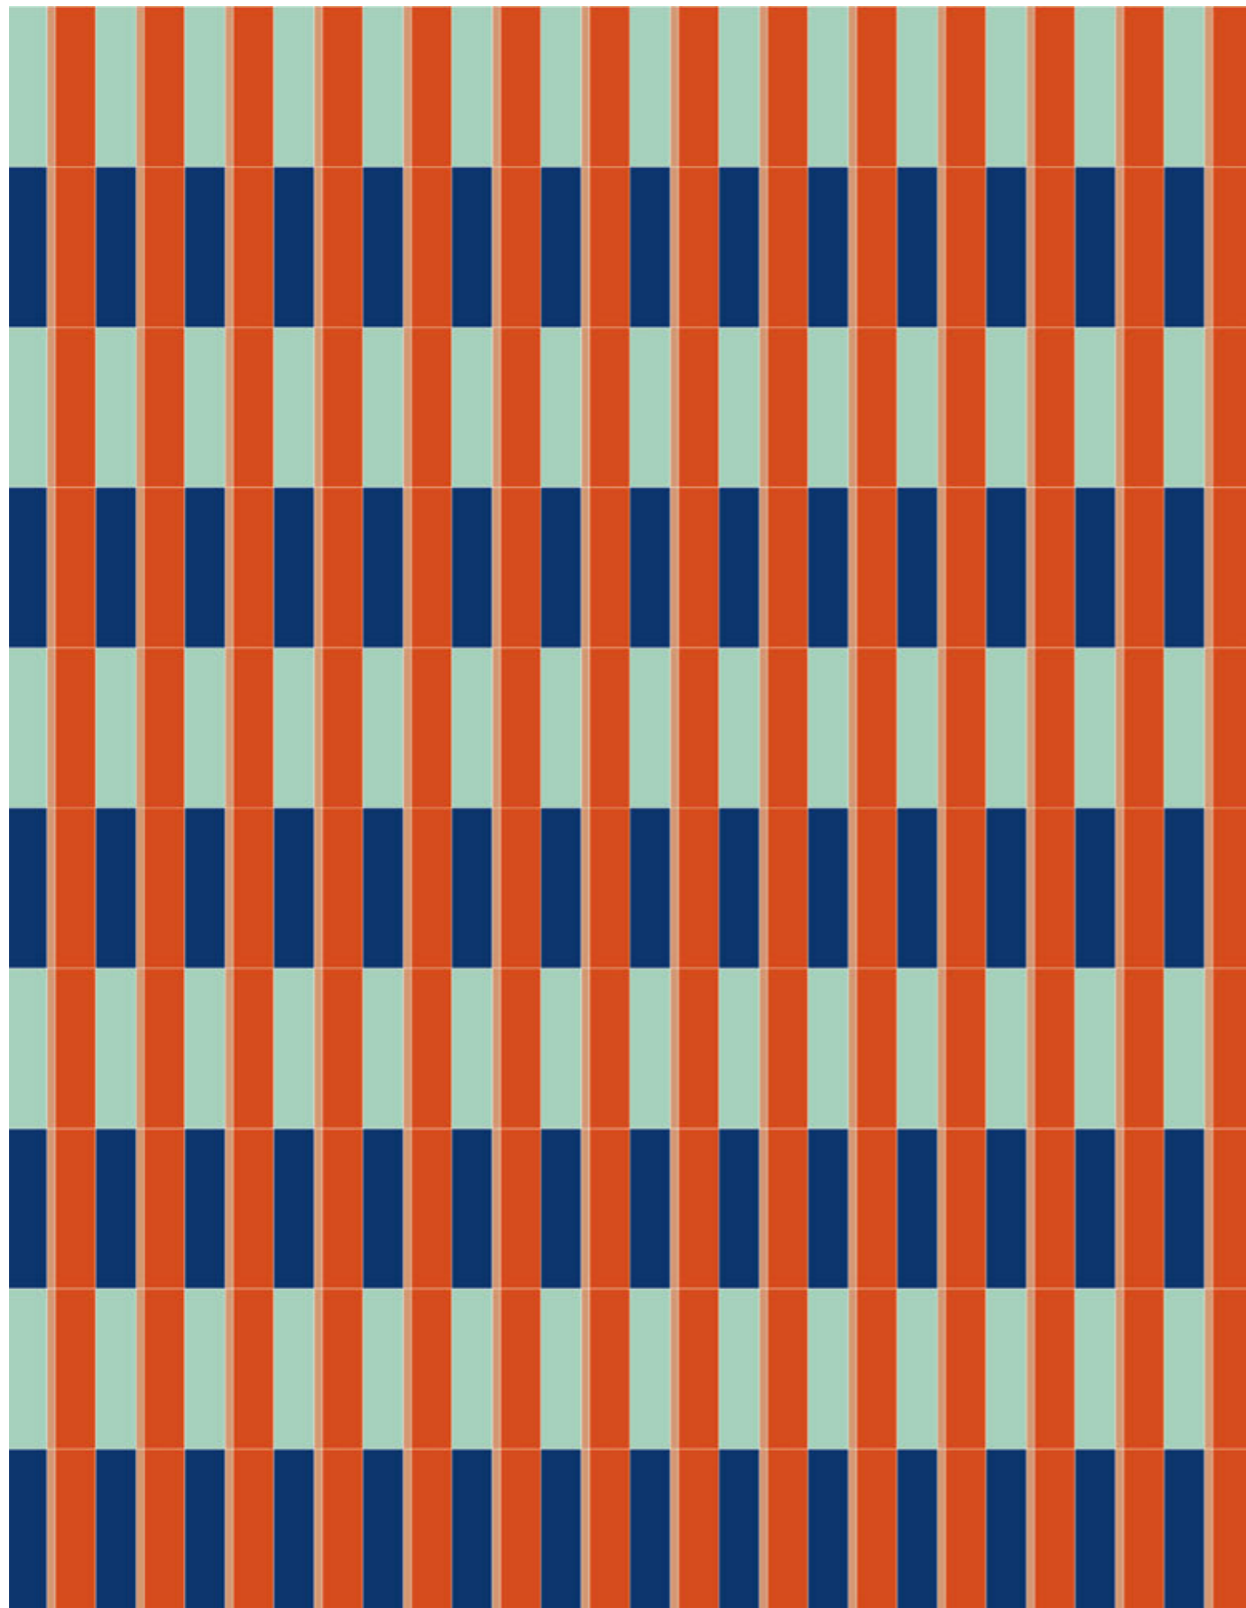

Mint_Ocean_Lobster_Matita Cotto

[KAPPA CONFIGURATOR - CLICK HERE](#)