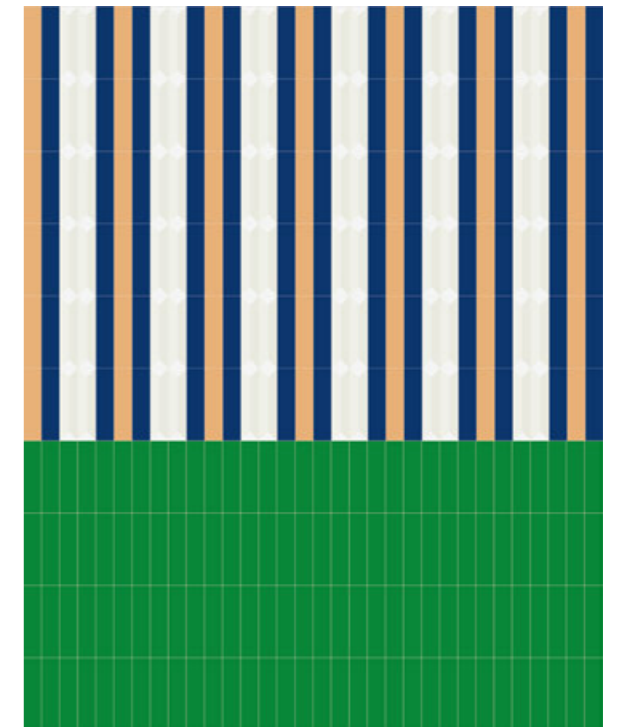

Tangerine_Ocean_Raw_Green