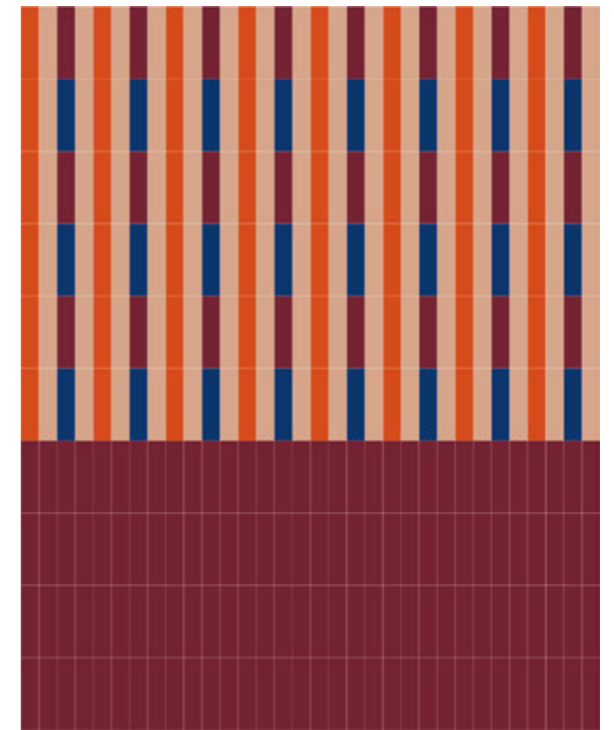

Lobster_Nude_Bordeaux_Ocean