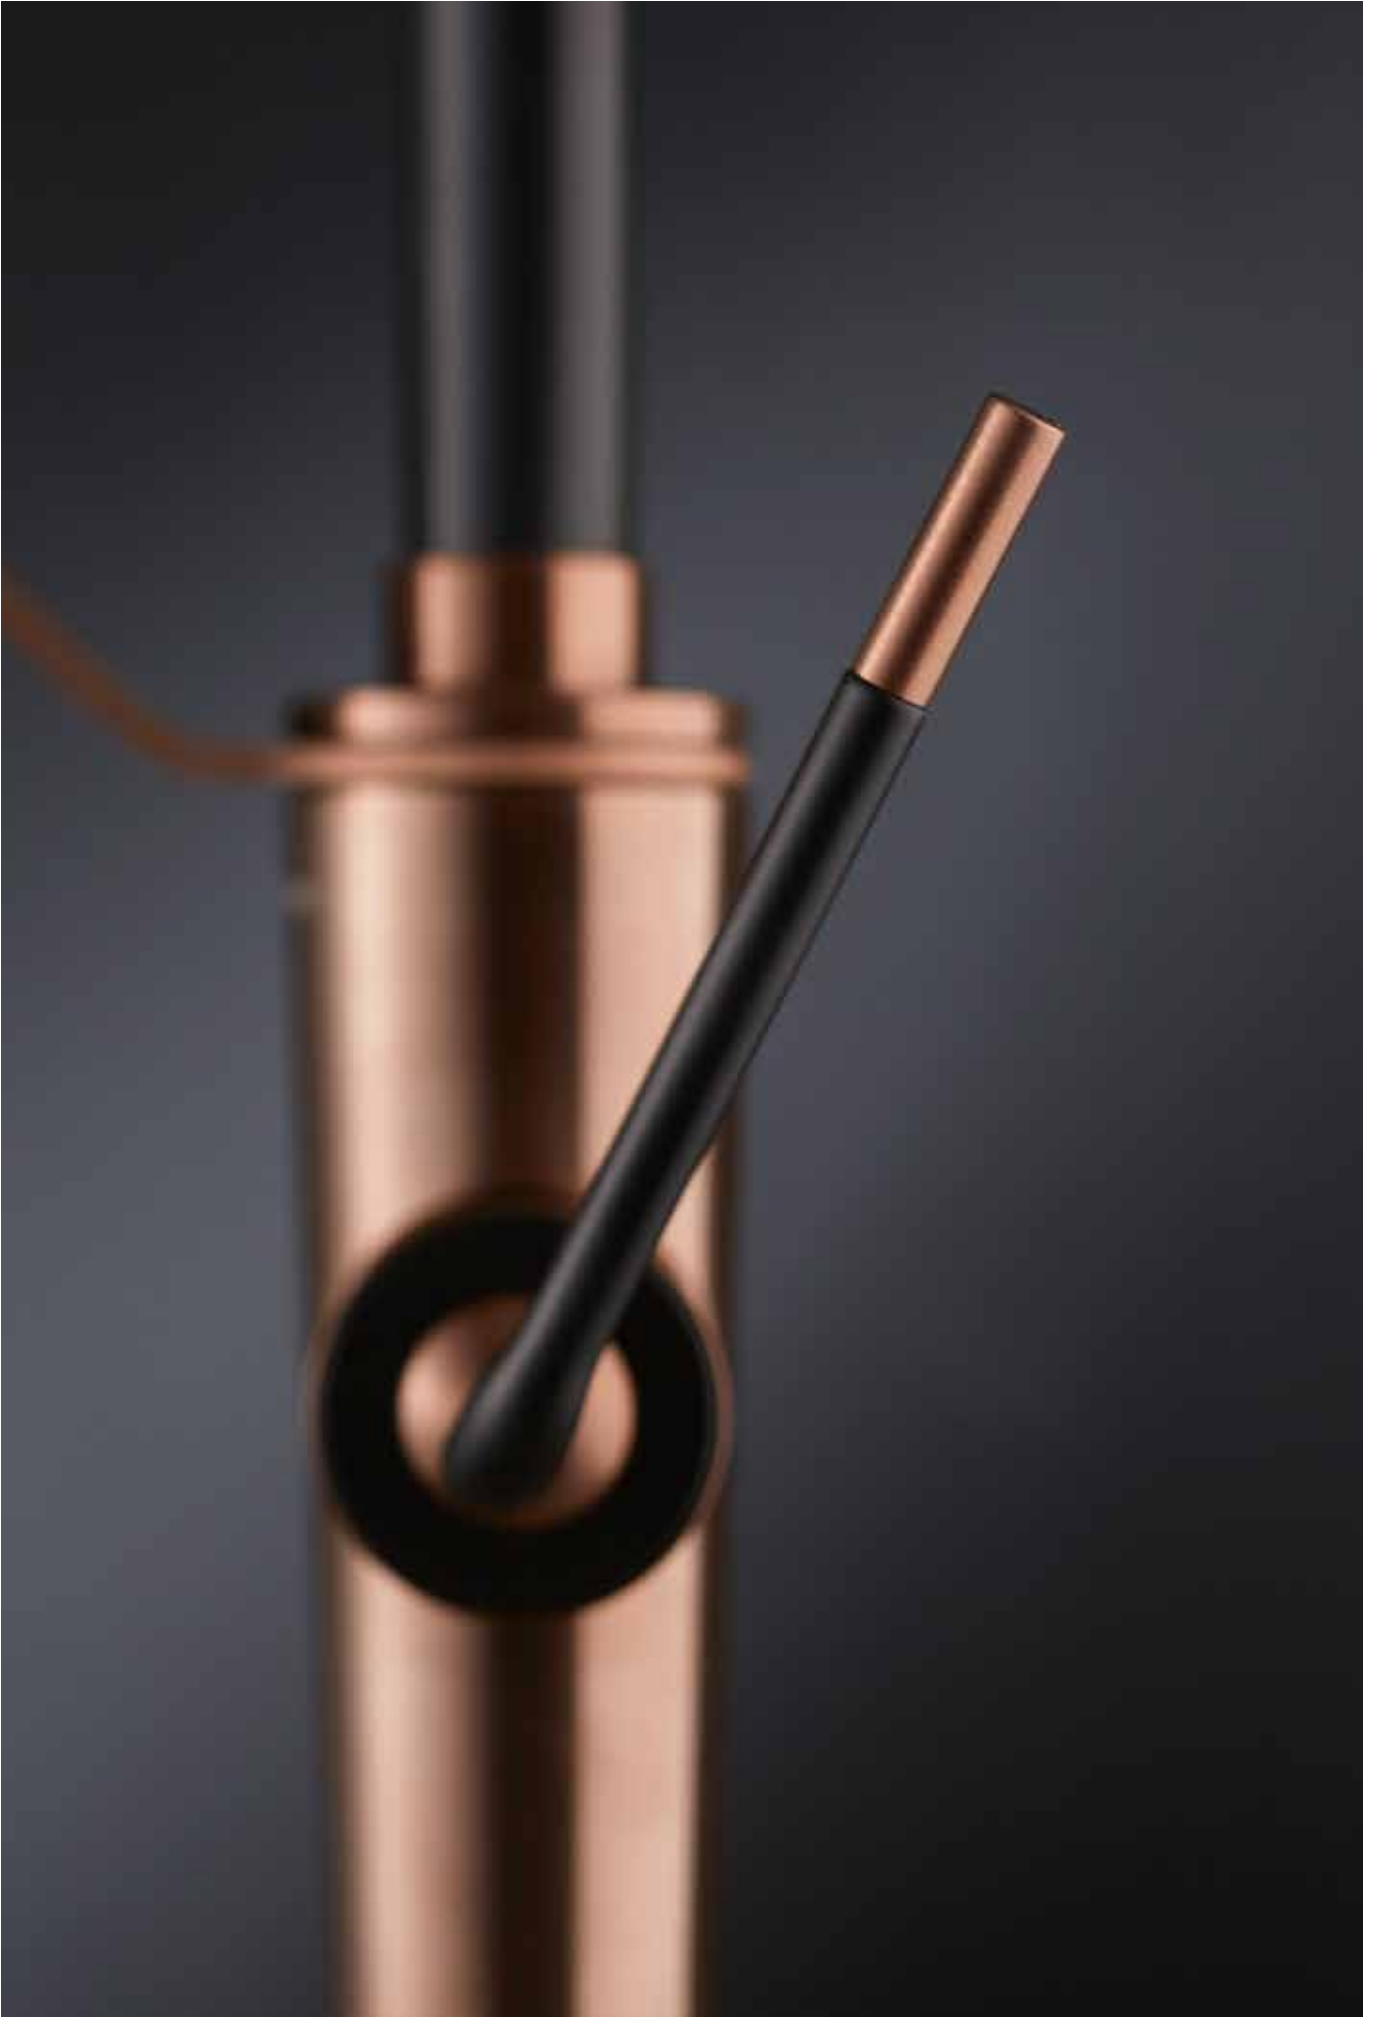

O'RAMA

05.093

CROMO - NERO OPACO

CHROME - MATT BLACK

**05.093**

SPAZZOLATO - NERO OPACO  
BRUSHED - MATT BLACK

**M2.077**

EXCLUSIVE METAL  
CARBON SATIN - NERO OPACO  
CARBON SATIN - MATT BLACK

**57.067**

PVD

RAME BRONZATO SPAZZOLATO - NERO OPACO

BRUSHED COPPER BRONZE - MATT BLACK

**57.066**

PVD

ACCIAIO INOX SPAZZOLATO - NERO OPACO

BRUSHED STAINLESS STEEL - MATT BLACK

*Single-lever sink mixer with swivel and adjustable spout. 3/8" female connection hoses.*

art. 68735

Miscelatore monocomando per lavello con bocca girevole e orientabile. Erogazione a doppio getto. Flessibili di alimentazione F3/8".

*Single-lever sink mixer with swivel and adjustable spout. Double-jet flow. 3/8" female connection hoses.*