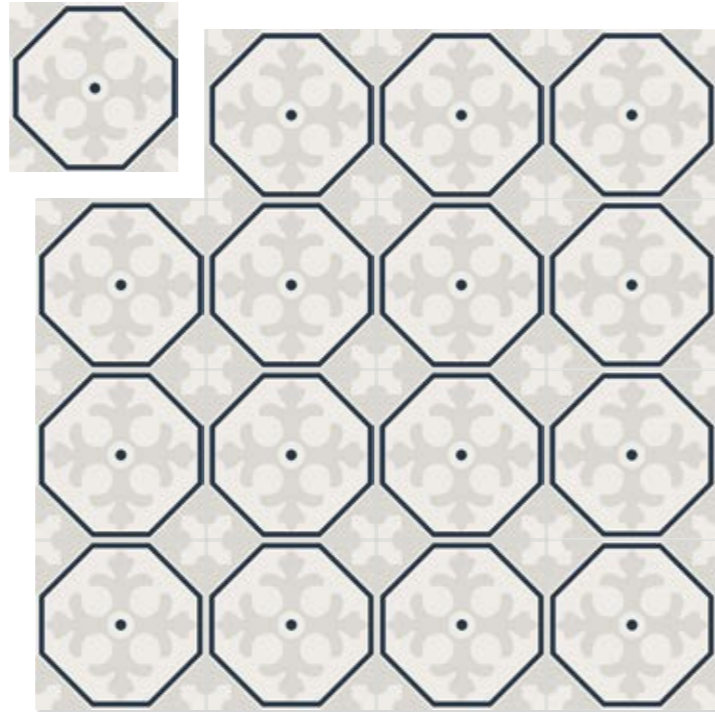

COLORS DECORO B 20X20 (8"X8") RET
B158